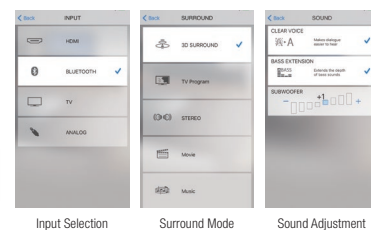

Easy to Use

Home Theater Controller App

The YAS-207 is compatible with a free controller app for iOS and Android. The intuitive and easy-to-see operating screen uses icons that let you easily perform a variety of operations. You can also select five surround modes: Movie, Sports, Game, Music, or TV programme.