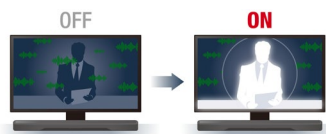

Clear Voice

Clear Voice raises the level of dialogue and narrations while maintaining overall sound quality. Movies and TV shows, sports commentary and news broadcasts are more clearly audible.

Five Surround Modes

The YAS-207 offers a choice of five surround programmes: Music, TV Program, Movie, Sports and Game. Choose the one to match what you're watching and enjoy the best possible surround sound quality.