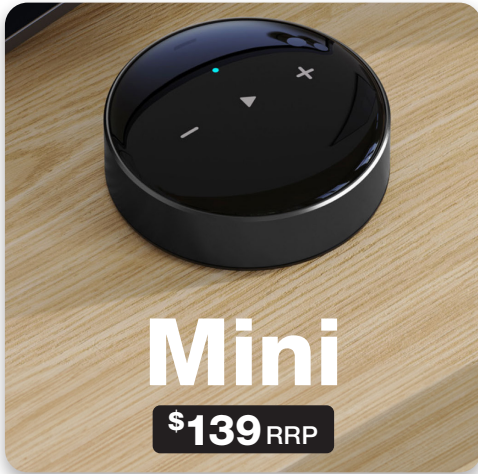

The Best Audio Streamers for true Audiophiles

PRODUCT INFO SHEET

Mini

\$139 RRP

Pro

\$229 RRP

Pro Plus

\$339 RRP