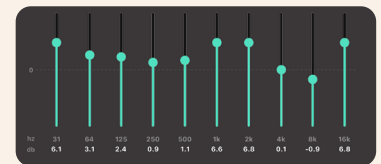

Multiple EQ options

For the Pro & Pro Plus models, you can cater to your listening tastes by applying multiple EQ options.