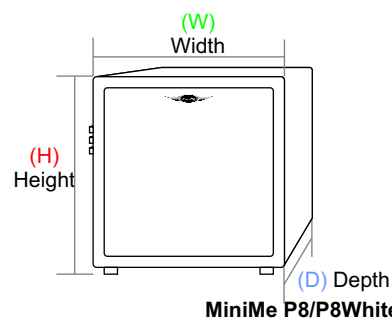

# MiniMe P8 & P8W

Passive Tuned Powered Mini Subwoofer

Model:  
MiniMe P8

Model:  
MiniMe P8W

9" Cube

MiniMe P8/P8White

(H) Height w/ feet	10-1/4" (261mm)
(W) Width	9-3/4" (248mm)
(D) Depth	11-3/8" (289mm)

## OBJECTIVE

The MiniMe P8 is built for those who love to experience music and movies at full throttle but do not have the necessary space for the full size subwoofers.

Earthquake's MiniMe P8 subwoofers bring vibrance to town homes, condos and apartments that definitely do not have the space or tolerance for 12" and 15" subwoofer systems. Additionally, the can be added to RV's and yachts for a high-end performance that will fit just about anywhere.

## INTENDED USE

- ✓ Contractors, Custom Installers & Retailers
- ✓ Rooms up to 18' x 28' x 8'
- ✓ Home Theaters & 2-Channel Music Systems
- ✓ Town Homes/Condos/Apartments
- ✓ RVs & Yachts